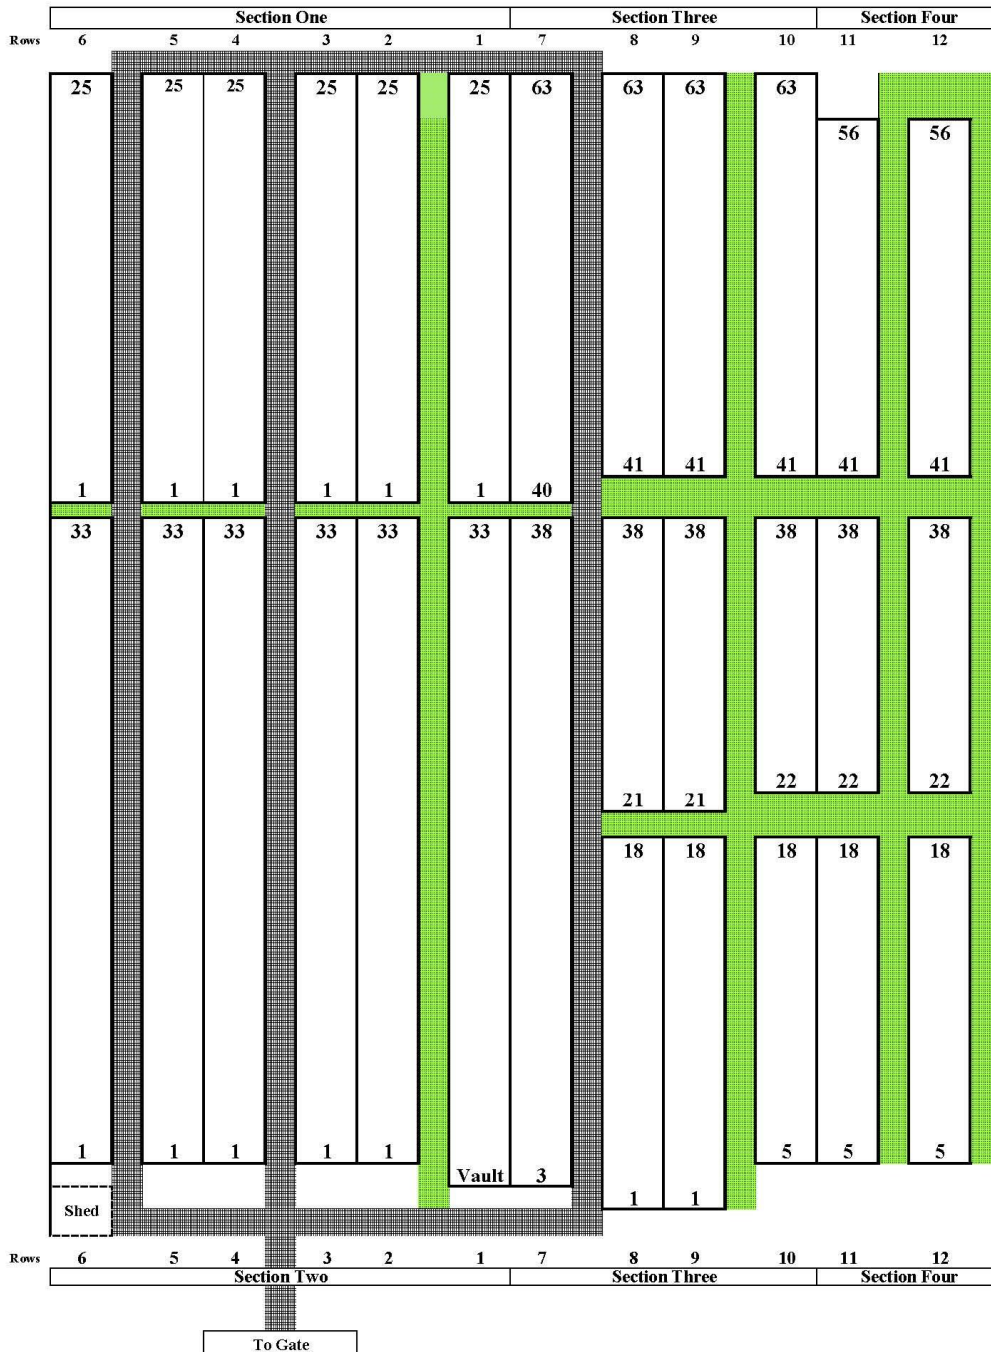

**Franconia NH Cemeteries
Elmwood and Willow Map Overviews**

Maps

Elmwood Overview

Notice that Section One and Two share the same rows numbers. The dark area are the hard pack travel ways, the green areas are grass travel ways. The map is not drawn to scale.

Franconia NH Cemeteries Elmwood and Willow Map Overviews

Willow Overview

Adapted from Christopher Brooks' more detailed maps found on www.tributaries.info. The survey divided Willow into a 10 x 10 foot grid system that was divided into 4 large sections. Thus, grid A1 is located in Section A and grid N35 is located in Section D. Stones were assigned grid locations.